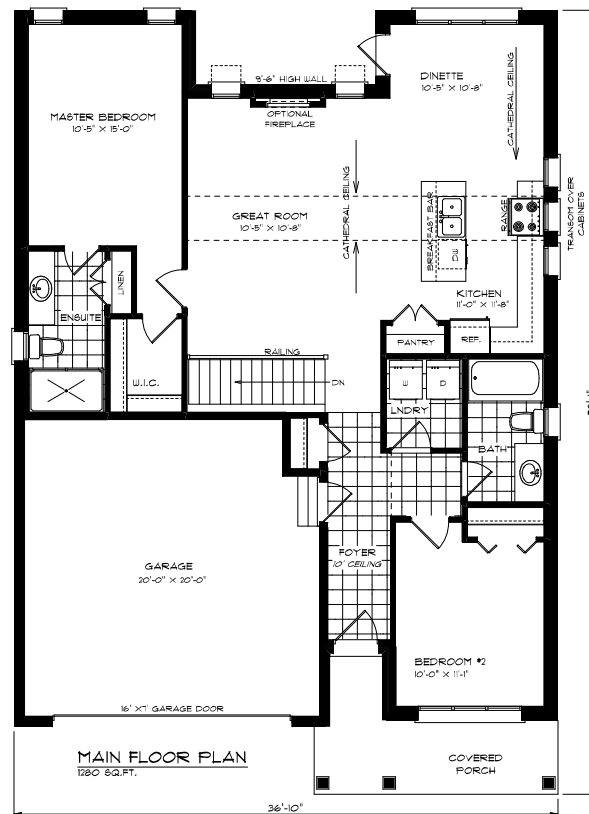

## The FAIRVIEW II

LOTS FOR SALE			
LOT	SIZE (FT)	PRICE	AVAILABILITY
1	44' x 71'	SOLD	UNAVAILABLE
2	45' x 72'	SOLD	UNAVAILABLE
3	45' x 72'	SOLD	UNAVAILABLE
4	45' x 72'	SOLD	UNAVAILABLE
5	45' x 73'	SOLD	UNAVAILABLE
6	45' x 73'	SOLD	UNAVAILABLE
7	45' x 74'	SOLD	UNAVAILABLE
8	45' x 74'	SOLD	UNAVAILABLE
9	44' x 75'	SOLD	UNAVAILABLE
10	40' x 95'	SOLD	UNAVAILABLE
11	45' x IRR	SOLD	UNAVAILABLE