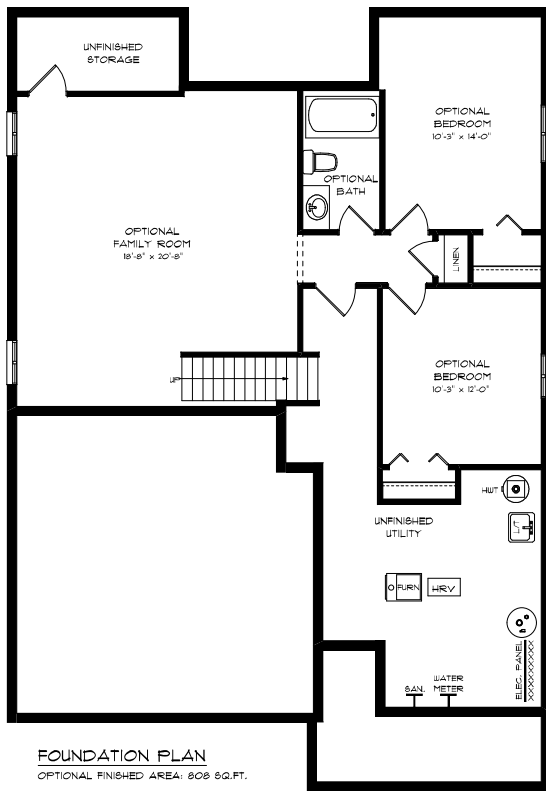

## The FAIRVIEW II

LOTS FOR SALE			
LOT	SIZE (FT)	PRICE	AVAILABILITY
1	44' x 71'	SOLD	UNAVAILABLE
2	45' x 72'	SOLD	UNAVAILABLE
3	45' x 72'	SOLD	UNAVAILABLE
4	45' x 72'	SOLD	UNAVAILABLE
5	45' x 73'	SOLD	UNAVAILABLE
6	45' x 73'	SOLD	UNAVAILABLE
7	45' x 74'	SOLD	UNAVAILABLE
8	45' x 74'	SOLD	UNAVAILABLE
9	44' x 75'	SOLD	UNAVAILABLE
10	40' x 95'	SOLD	UNAVAILABLE
11	45' x IRR	SOLD	UNAVAILABLE