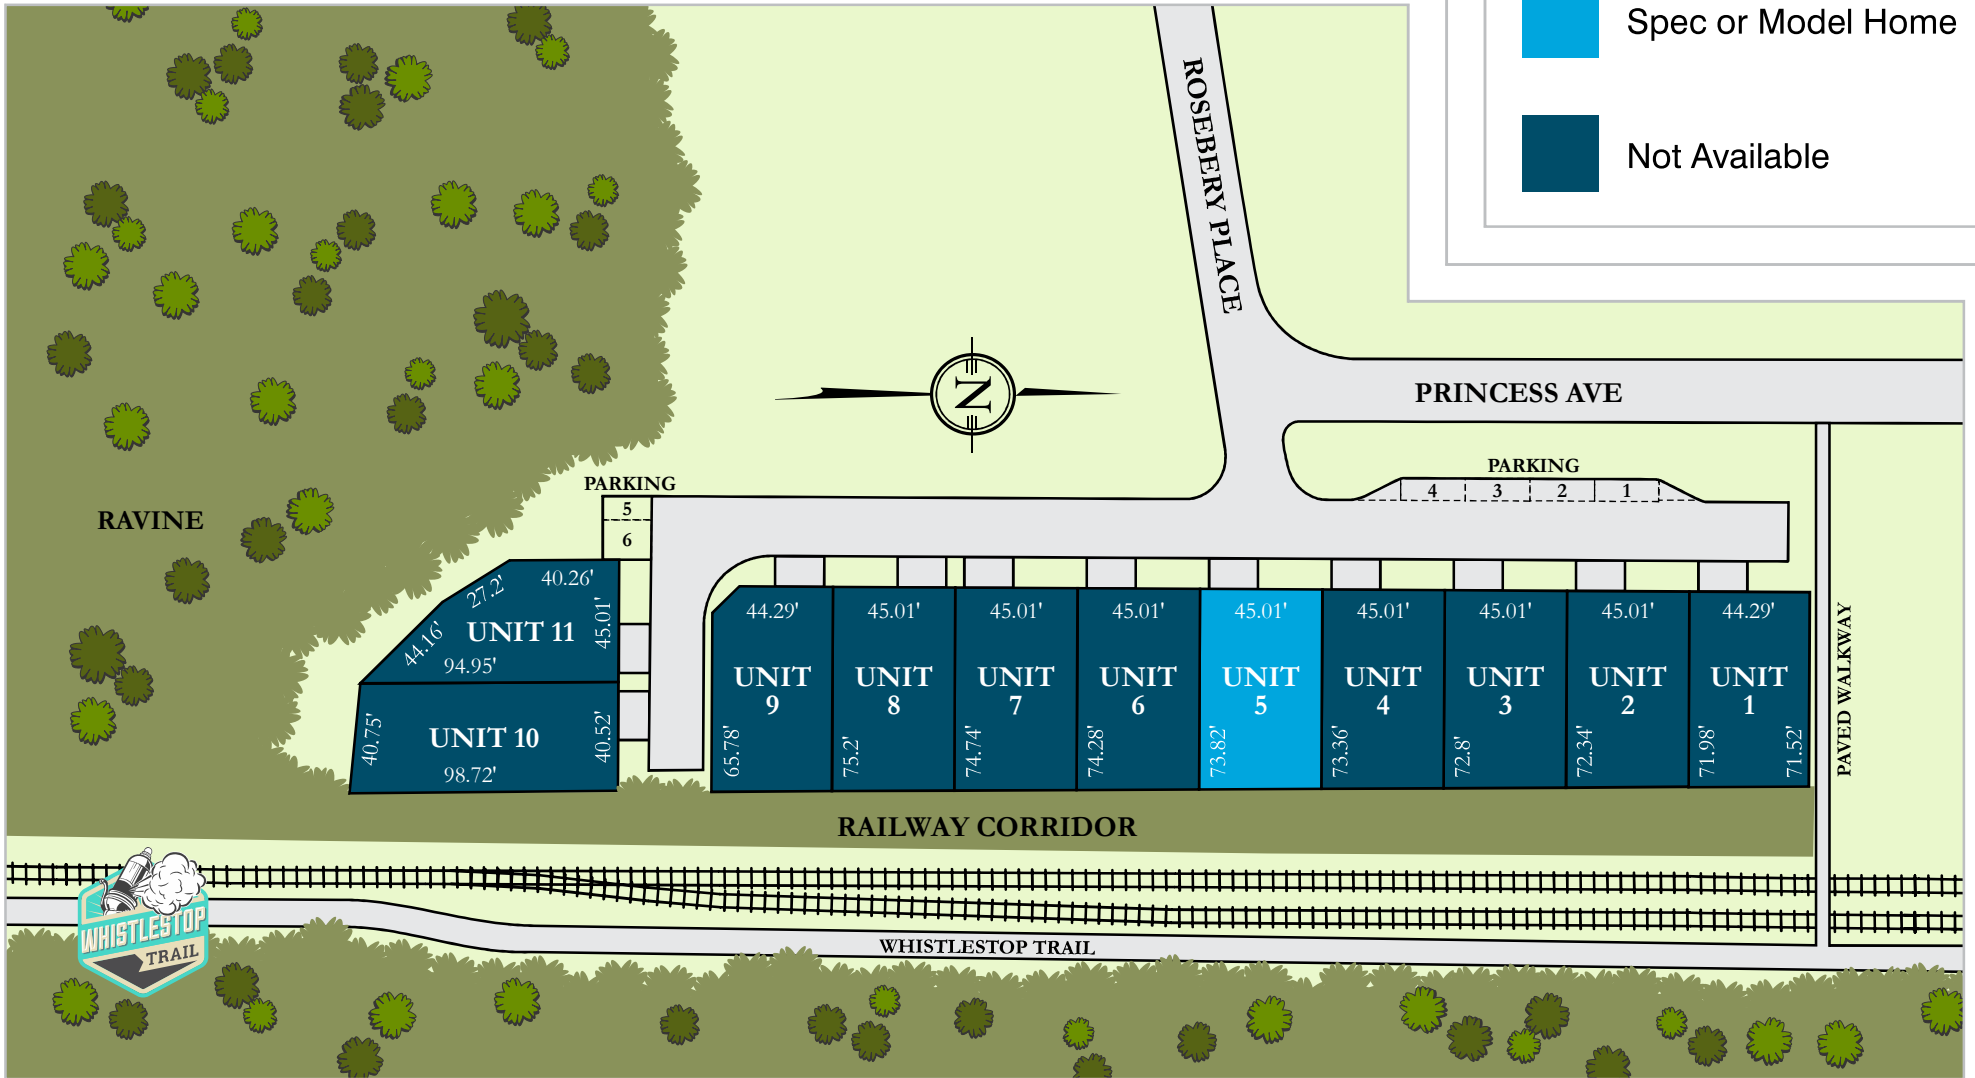

## The FAIRVIEW II

LOTS FOR SALE			
LOT	SIZE (FT)	PRICE	AVAILABILITY
1	44' x 71'	SOLD	UNAVAILABLE
2	45' x 72'	SOLD	UNAVAILABLE
3	45' x 72'	SOLD	UNAVAILABLE
4	45' x 72'	SOLD	UNAVAILABLE
5	45' x 73'	SOLD	UNAVAILABLE
6	45' x 73'	SOLD	UNAVAILABLE
7	45' x 74'	SOLD	UNAVAILABLE
8	45' x 74'	SOLD	UNAVAILABLE
9	44' x 75'	SOLD	UNAVAILABLE
10	40' x 95'	SOLD	UNAVAILABLE
11	45' x IRR	SOLD	UNAVAILABLE