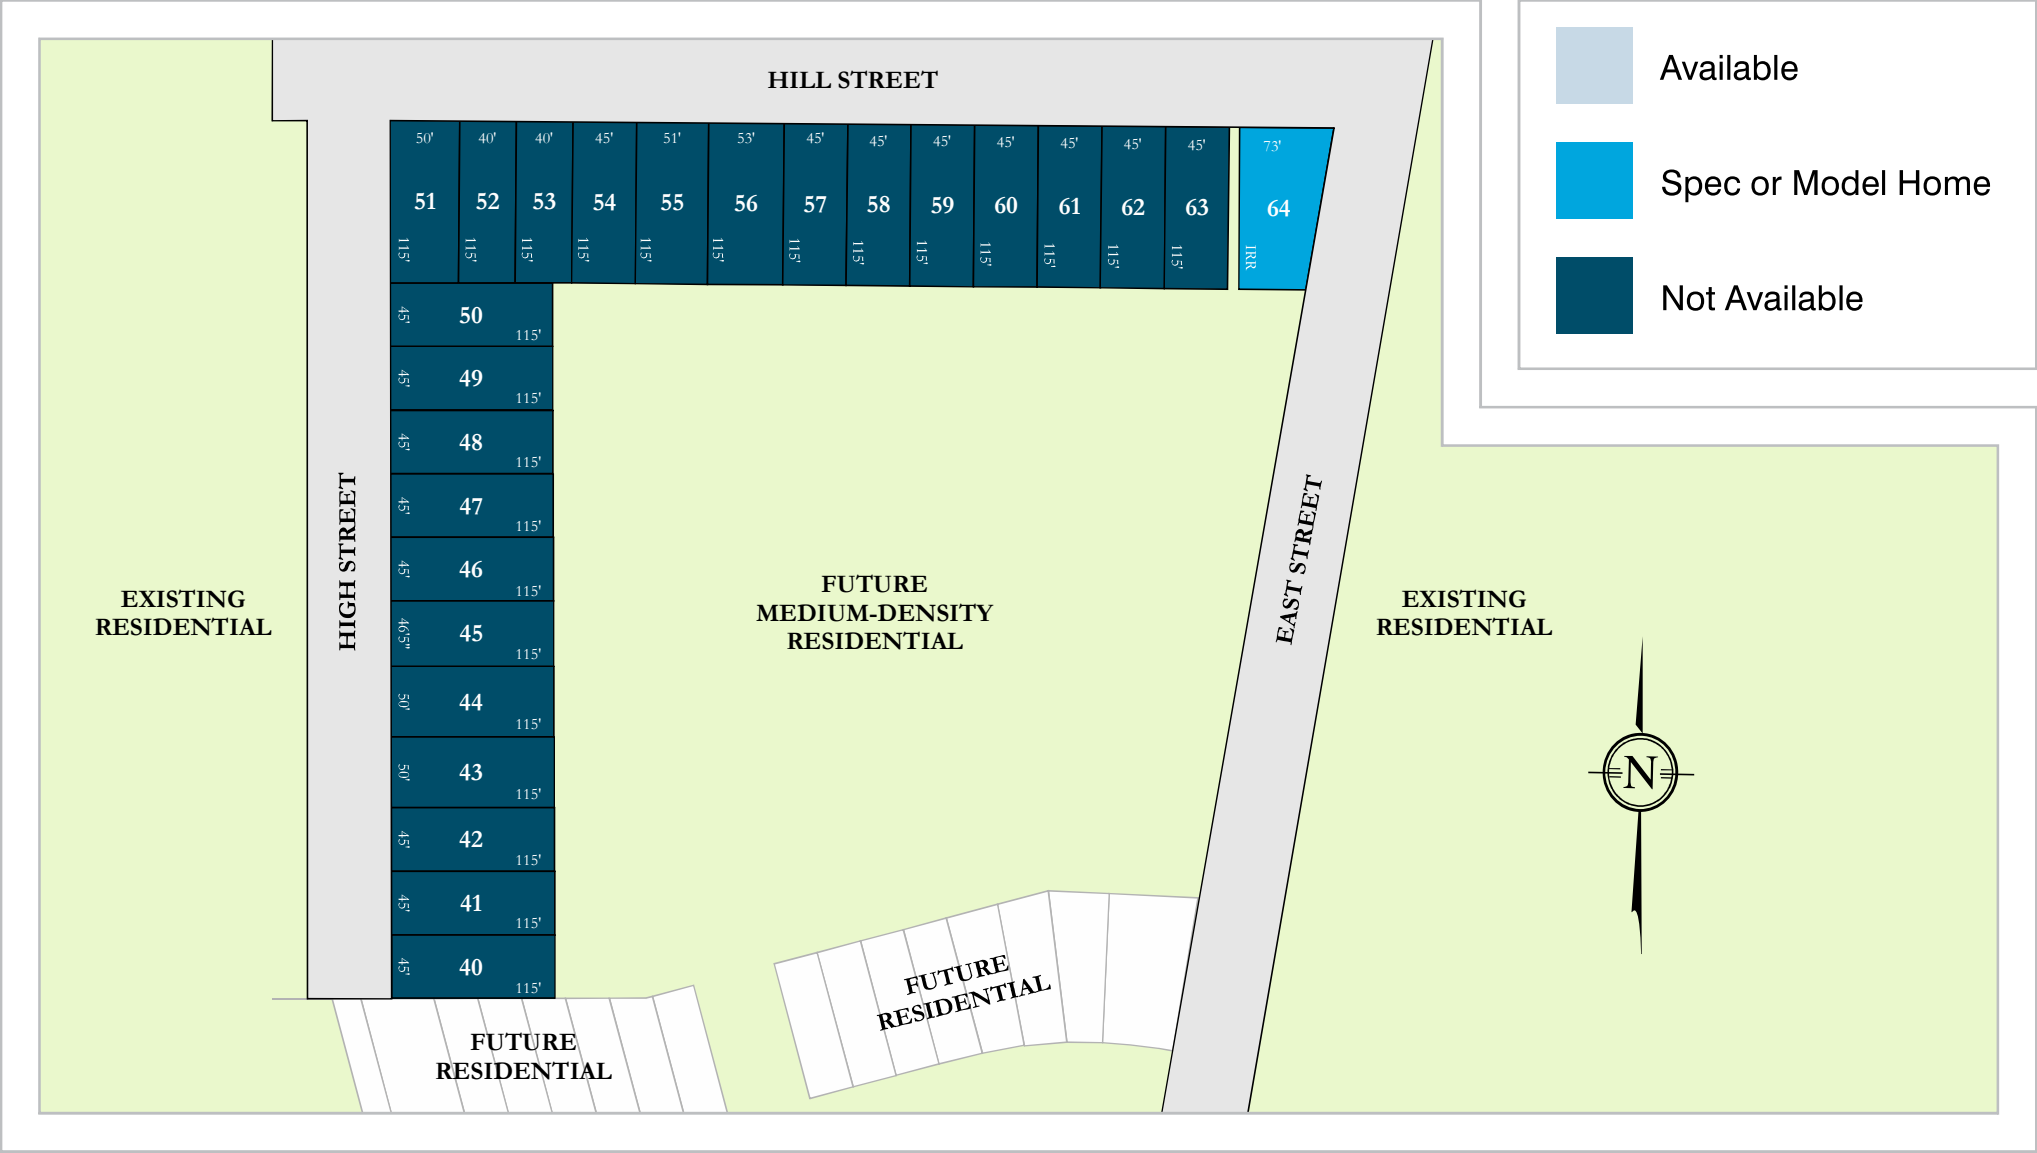

PHASE 4

- Available
- Spec or Model Home
- Not Available

LOTS FOR SALE

LOT	SIZE	PRICE	AVAILABILITY
40	45' x 115'	\$120,000	UNAVAILABLE
41	45' x 115'	\$120,000	UNAVAILABLE
42	45' x 115'	\$120,000	UNAVAILABLE
43	50' x 115'	\$130,000	UNAVAILABLE
44	50' x 115'	\$130,000	UNAVAILABLE
45	46'5" x 115'	\$120,000	UNAVAILABLE
46	45' x 115'	\$120,000	UNAVAILABLE
47	45' x 115'	\$120,000	UNAVAILABLE
48	45' x 115'	\$120,000	UNAVAILABLE
49	45' x 115'	\$120,000	UNAVAILABLE
50	45' x 115'	\$120,000	UNAVAILABLE
51	50' x 115'	\$110,000	UNAVAILABLE
52	40' x 115'	\$110,000	UNAVAILABLE

LOTS FOR SALE

LOT	SIZE	PRICE	AVAILABILITY
53	40' x 115'	\$110,000	UNAVAILABLE
54	45' x 115'	\$120,000	UNAVAILABLE
55	51' x 115'	\$130,000	UNAVAILABLE
56	53' x 115'	\$130,000	UNAVAILABLE
57	45' x 115'	\$120,000	UNAVAILABLE
58	45' x 115'	\$120,000	UNAVAILABLE
59	45' x 115'	\$120,000	UNAVAILABLE
60	45' x 115'	\$120,000	UNAVAILABLE
61	45' x 115'	\$120,000	UNAVAILABLE
62	45' x 115'	\$120,000	UNAVAILABLE
63	45' x 115'	\$120,000	UNAVAILABLE
64	73' x IRR	\$130,000	SPEC