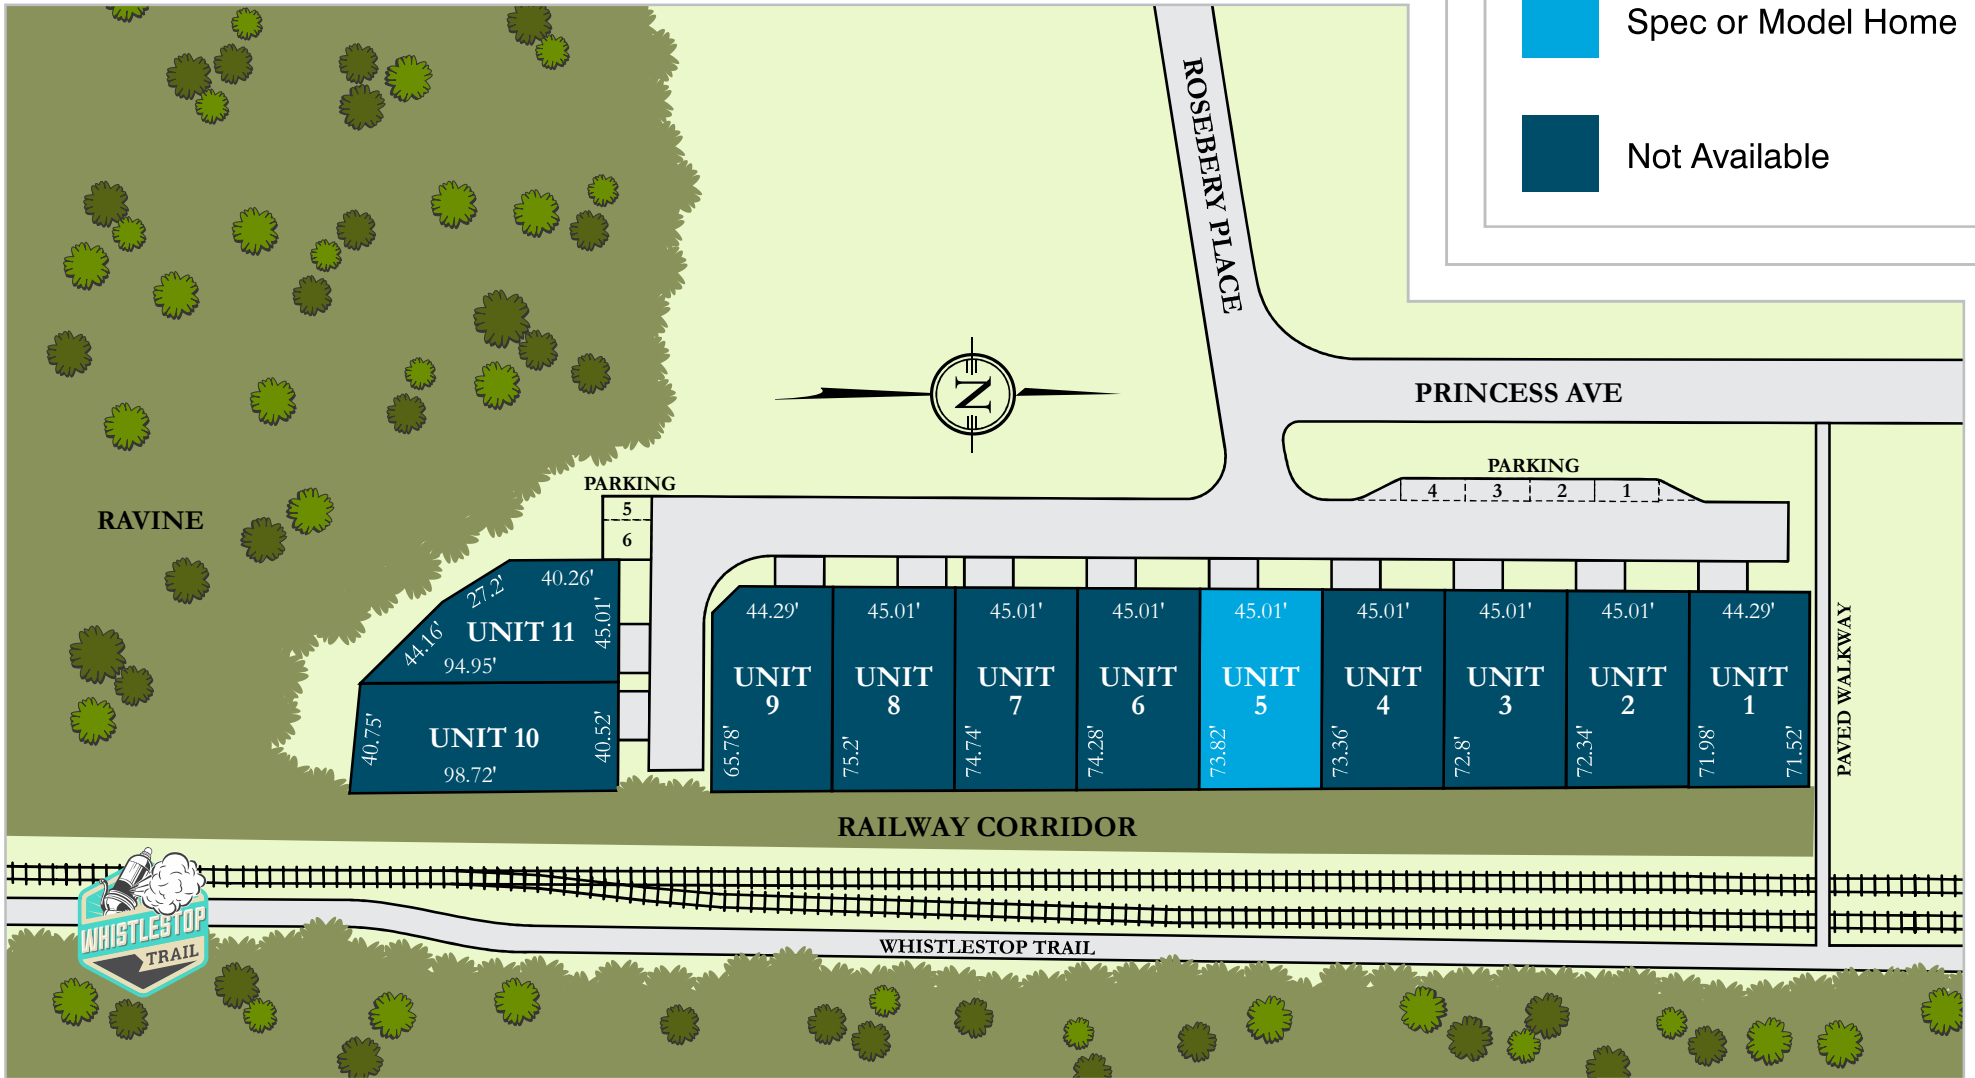

- Available
- Spec or Model Home
- Not Available

The FAIRVIEW II

LOTS FOR SALE			
LOT	SIZE (FT)	PRICE	AVAILABILITY
1	44' x 71'	SOLD	UNAVAILABLE
2	45' x 72'	SOLD	UNAVAILABLE
3	45' x 72'	SOLD	UNAVAILABLE
4	45' x 72'	SOLD	UNAVAILABLE
5	45' x 73'	\$97,500	UNAVAILABLE
6	45' x 73'	SOLD	UNAVAILABLE
7	45' x 74'	SOLD	UNAVAILABLE
8	45' x 74'	SOLD	UNAVAILABLE
9	44' x 75'	SOLD	UNAVAILABLE
10	40' x 95'	SOLD	UNAVAILABLE
11	45' x IRR	SOLD	UNAVAILABLE