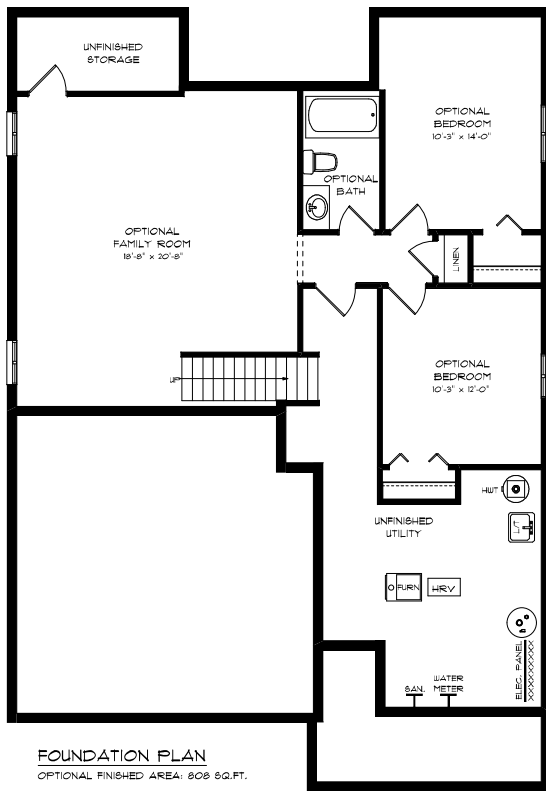

- Available
- Spec or Model Home
- Not Available

The FAIRVIEW II

LOTS FOR SALE			
LOT	SIZE (FT)	PRICE	AVAILABILITY
1	44' x 71'	SOLD	UNAVAILABLE
2	45' x 72'	SOLD	UNAVAILABLE
3	45' x 72'	SOLD	UNAVAILABLE
4	45' x 72'	SOLD	UNAVAILABLE
5	45' x 73'	\$97,500	UNAVAILABLE
6	45' x 73'	SOLD	UNAVAILABLE
7	45' x 74'	SOLD	UNAVAILABLE
8	45' x 74'	SOLD	UNAVAILABLE
9	44' x 75'	SOLD	UNAVAILABLE
10	40' x 95'	SOLD	UNAVAILABLE
11	45' x IRR	SOLD	UNAVAILABLE