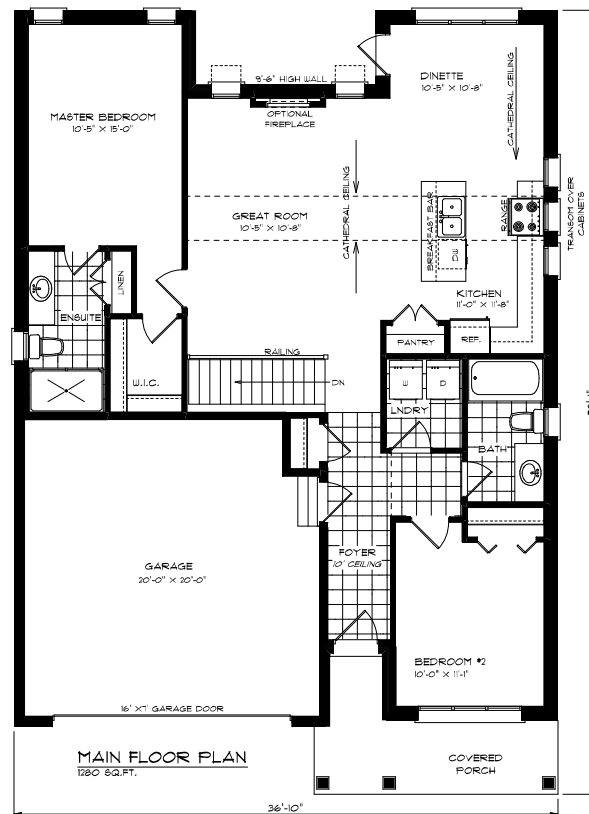

- Available
- Spec or Model Home
- Not Available

The FAIRVIEW II

LOTS FOR SALE			
LOT	SIZE (FT)	PRICE	AVAILABILITY
1	44' x 71'	SOLD	UNAVAILABLE
2	45' x 72'	SOLD	UNAVAILABLE
3	45' x 72'	SOLD	UNAVAILABLE
4	45' x 72'	SOLD	UNAVAILABLE
5	45' x 73'	\$97,500	UNAVAILABLE
6	45' x 73'	SOLD	UNAVAILABLE
7	45' x 74'	SOLD	UNAVAILABLE
8	45' x 74'	SOLD	UNAVAILABLE
9	44' x 75'	SOLD	UNAVAILABLE
10	40' x 95'	SOLD	UNAVAILABLE
11	45' x IRR	SOLD	UNAVAILABLE