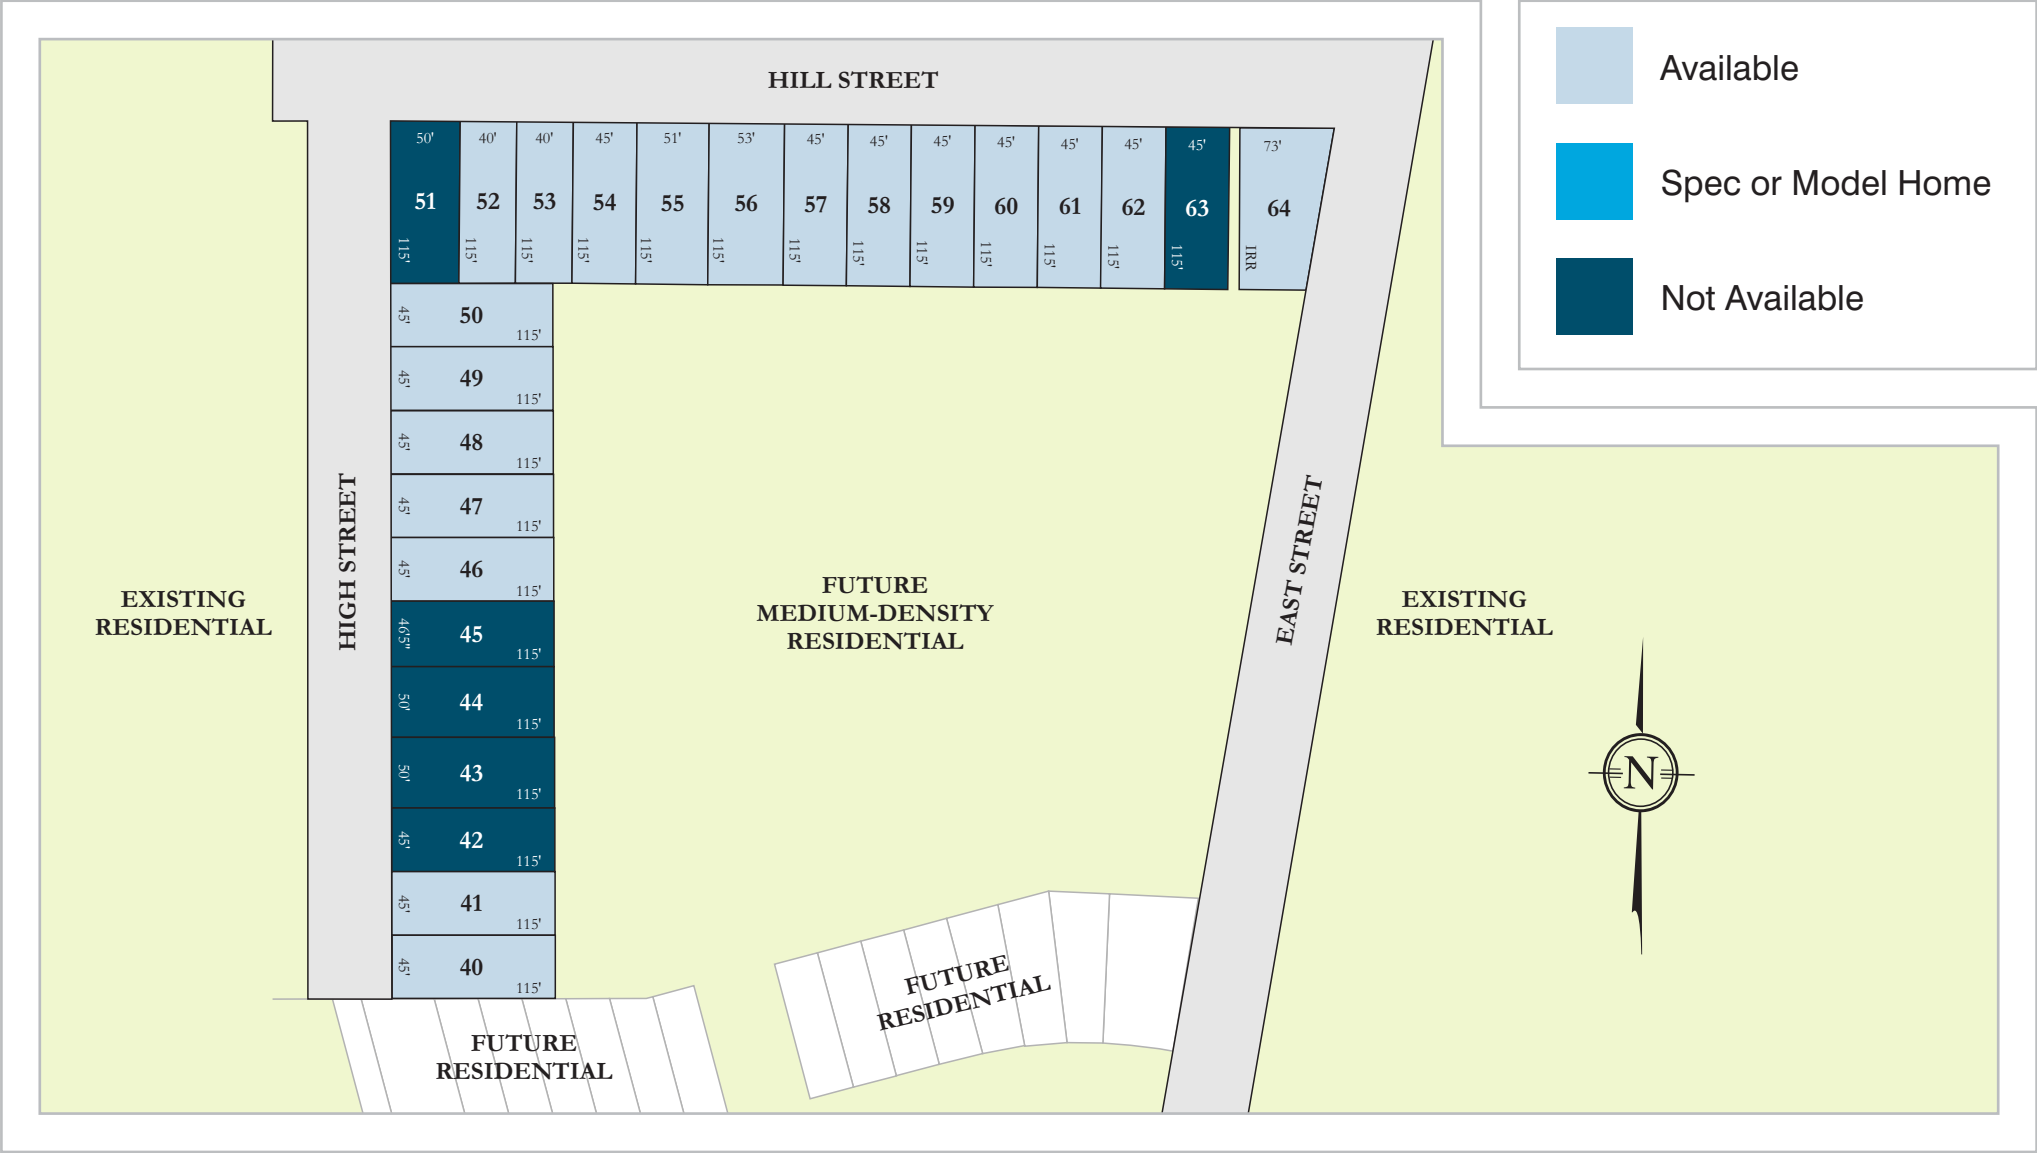

PHASE 4

- Available
- Spec or Model Home
- Not Available

LOTS FOR SALE

LOT	SIZE	PRICE	AVAILABILITY
40	45' x 115'	\$120,000	AVAILABLE
41	45' x 115'	\$120,000	AVAILABLE
42	45' x 115'	\$120,000	UNAVAILABLE
43	50' x 115'	\$130,000	UNAVAILABLE
44	50' x 115'	\$130,000	UNAVAILABLE
45	46'5" x 115'	\$120,000	UNAVAILABLE
46	45' x 115'	\$120,000	AVAILABLE
47	45' x 115'	\$120,000	AVAILABLE
48	45' x 115'	\$120,000	AVAILABLE
49	45' x 115'	\$120,000	AVAILABLE
50	45' x 115'	\$120,000	AVAILABLE
51	50' x 115'	\$110,000	UNAVAILABLE
52	40' x 115'	\$110,000	AVAILABLE

LOTS FOR SALE

LOT	SIZE	PRICE	AVAILABILITY
53	40' x 115'	\$110,000	AVAILABLE
54	45' x 115'	\$120,000	AVAILABLE
55	51' x 115'	\$130,000	AVAILABLE
56	53' x 115'	\$135,000	AVAILABLE
57	45' x 115'	\$120,000	AVAILABLE
58	45' x 115'	\$120,000	AVAILABLE
59	45' x 115'	\$120,000	AVAILABLE
60	45' x 115'	\$120,000	AVAILABLE
61	45' x 115'	\$120,000	AVAILABLE
62	45' x 115'	\$120,000	AVAILABLE
63	45' x 115'	\$120,000	UNAVAILABLE
64	73' x IRR	\$130,000	AVAILABLE