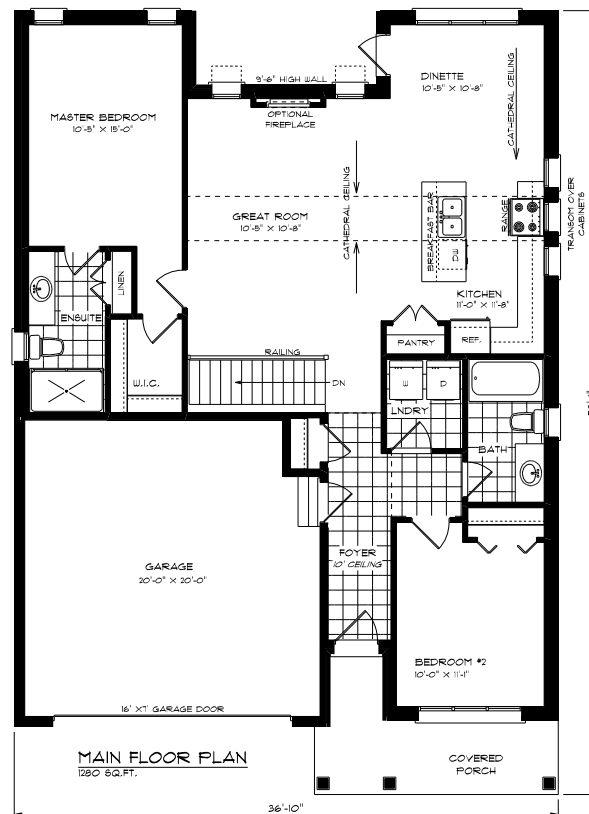

- Available
- Spec or Model Home
- Not Available

The FAIRVIEW II

LOTS FOR SALE			
LOT	SIZE (FT)	PRICE	AVAILABILITY
1	44' x 71'	\$89,500	AVAILABLE
2	45' x 72'	\$87,500	UNAVAILABLE
3	45' x 72'	\$87,500	UNAVAILABLE
4	45' x 72'	\$87,500	UNAVAILABLE
5	45' x 73'	\$87,500	UNAVAILABLE
6	45' x 73'	\$87,500	UNAVAILABLE
7	45' x 74'	\$87,500	UNAVAILABLE
8	45' x 74'	\$87,500	UNAVAILABLE
9	44' x 75'	\$89,500	UNAVAILABLE
10	40' x 95'	\$97,500	UNAVAILABLE
11	45' x IRR	\$99,500	UNAVAILABLE