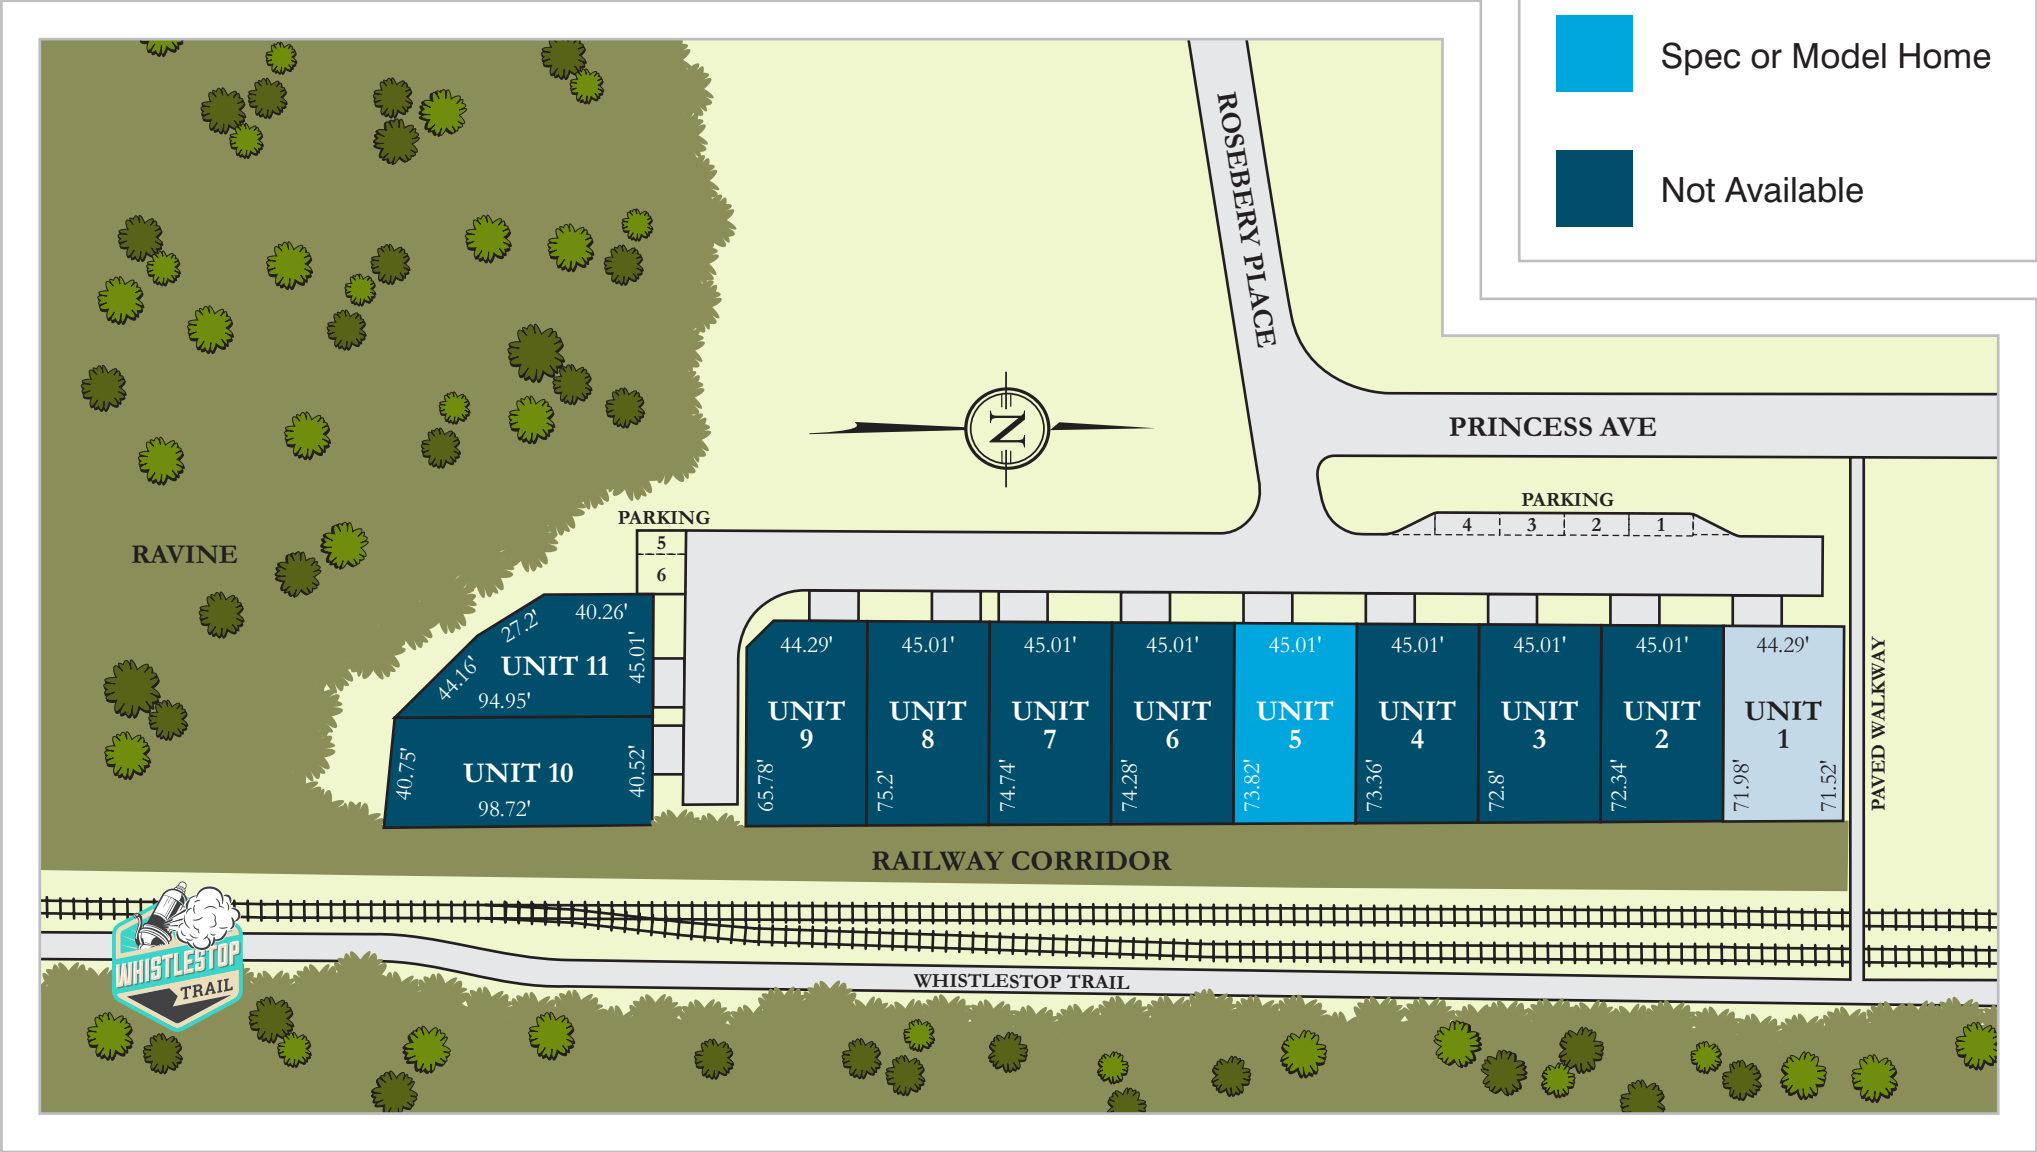

- Available
- Spec or Model Home
- Not Available

The FAIRVIEW II

LOTS FOR SALE			
LOT	SIZE (FT)	PRICE	AVAILABILITY
1	44' x 71'	\$89,500	AVAILABLE
2	45' x 72'	\$87,500	UNAVAILABLE
3	45' x 72'	\$87,500	UNAVAILABLE
4	45' x 72'	\$87,500	UNAVAILABLE
5	45' x 73'	\$87,500	UNAVAILABLE
6	45' x 73'	\$87,500	UNAVAILABLE
7	45' x 74'	\$87,500	UNAVAILABLE
8	45' x 74'	\$87,500	UNAVAILABLE
9	44' x 75'	\$89,500	UNAVAILABLE
10	40' x 95'	\$97,500	UNAVAILABLE
11	45' x IRR	\$99,500	UNAVAILABLE