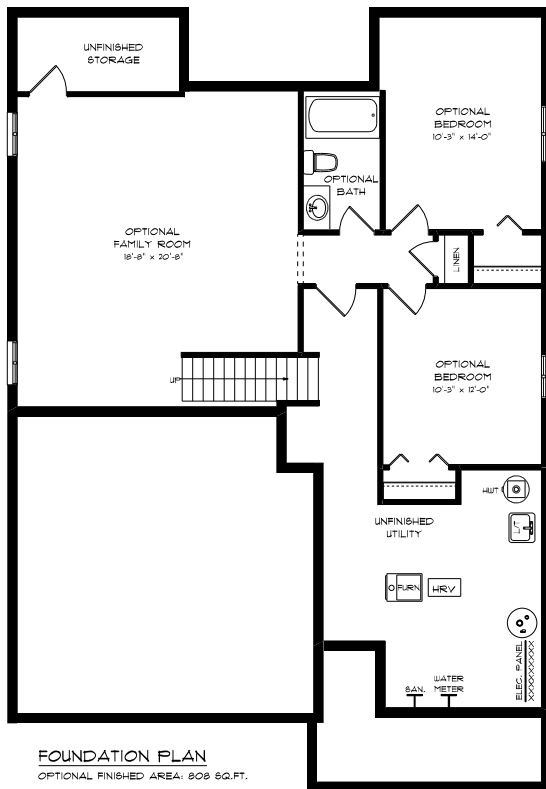

- Available
- Spec or Model Home
- Not Available

The FAIRVIEW II

LOTS FOR SALE			
LOT	SIZE (FT)	PRICE	AVAILABILITY
1	44' x 71'	\$89,500	AVAILABLE
2	45' x 72'	\$87,500	UNAVAILABLE
3	45' x 72'	\$87,500	UNAVAILABLE
4	45' x 72'	\$87,500	UNAVAILABLE
5	45' x 73'	\$87,500	UNAVAILABLE
6	45' x 73'	\$87,500	UNAVAILABLE
7	45' x 74'	\$87,500	UNAVAILABLE
8	45' x 74'	\$87,500	UNAVAILABLE
9	44' x 75'	\$89,500	UNAVAILABLE
10	40' x 95'	\$97,500	UNAVAILABLE
11	45' x IRR	\$99,500	UNAVAILABLE